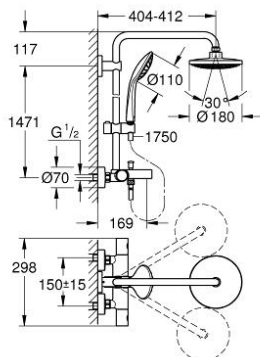

27 476 000 EUPHORIA SYSTEM 180 SHOWER SYSTEM WITH BATH THERMOSTAT FOR WALL MOUNTING

PRODUCT DESCRIPTION

- Colour: chrome
- consisting of:
 - horizontal swivable 390 mm shower arm
 - exposed thermostat with Aquadimmer function
 - allows change between:
 - head shower Euphoria Cosmopolitan (27 492 000)
 - chrome plated spray plate
 - with ball joint
 - rotation angle $\pm 15^\circ$
 - bath inlet
 - separate diverter for hand shower Euphoria 110 Massage (27 221 000)
 - adjustable in height with gliding element (12 140 000)
 - 9.5 l/min. flow limiter
 - shower hose Silverflex 1750 mm 1/2" x 1/2" (28 388)
 - minimum flow rate 7 l/min
 - GROHE EcoJoy - Less water, perfect flow
 - GROHE DreamSpray - perfect spray pattern
 - GROHE LongLife finish
 - GROHE TurboStat - compact cartridge with wax thermoelement
 - GROHE SpeedClean - effortless limescale removal
- suitable for instantaneous heaters from 18 kW/h