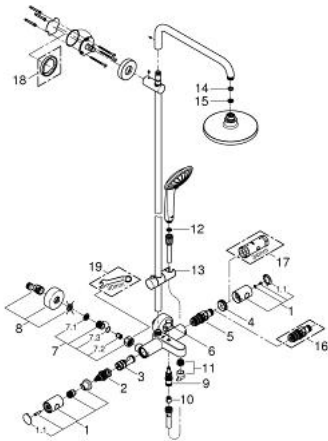

27 476 000 EUPHORIA SYSTEM 180 SHOWER SYSTEM WITH BATH THERMOSTAT FOR WALL MOUNTING

SPARE PARTS, 7月 2013 – now

1. 1: Handle (Spare part-nr. 47718000)
   - 1.1: Cover cap (Spare part-nr. 6458500M)
   - 2: Aquadimmer (Spare part-nr. 47364000)
   - 3: Water flow (Spare part-nr. 47887000)
   - 4: Fitting ring (Spare part-nr. 47743000)
   - 5: Thermostatic compact cartridge 1/2" (Spare part-nr. 47439000)
   - 6: Diverter knob (Spare part-nr. 65648000)
   - 7: Non-return valve (Spare part-nr. 47189000)
   - 7.1: Dirt strainer (Spare part-nr. 0726400M)
   - 7.2: Non-return valve (Spare part-nr. 08565000)
   - 7.3: O-ring $\varnothing 17 \times \varnothing 2$ (Spare part-nr. 0305500M)
   - 8: S-union (Spare part-nr. 12662000)
   - 9: Diverter (Spare part-nr. 65655000)
   - 10: Non-return valve (Spare part-nr. 08565000)
   - 11: Mousseur (Spare part-nr. 13926000)
   - 12: Dirt strainer (Spare part-nr. 0700200M)
   - 13: Glide element (Spare part-nr. 12140000)
   - 14: Fibre seal $\varnothing 18,5 \times \varnothing 12 \times 2$ (Spare part-nr. 0138900M)
   - 15: Dirt strainer (Spare part-nr. 48007000)
   - 16: GROHE TurboStat cartridge 1/2" (Spare part-nr. 47175000)*
   - 17: Socket spanner (Spare part-nr. 19332000)*
   - 18: Compensation disc (Spare part-nr. 27180000)*
   - 19: Special spanner (Spare part-nr. 19377000)*
2. Optional accessories