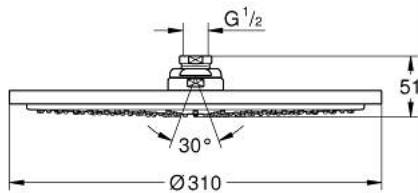

27 478 000 RAINSHOWER COSMOPOLITAN 310 HEAD SHOWER 1 SPRAY

PRODUCT DESCRIPTION

- Colour: chrome
- spray pattern: Rain
- maximum flow rate (at 3 bar): 8.5 l/min
- Ø 310 mm
- material: metal
- ball joint with turning angle $20^\circ \pm 20^\circ$
- connection thread $1/2''$
- GROHE EcoJoy - less water, perfect flow
- GROHE DreamSpray - perfect spray pattern
- GROHE LongLife finish
- GROHE SpeedClean - effortless limescale removal
- suitable for instantaneous heater

27 478 000 **RAINSHOWER COSMOPOLITAN 310 HEAD SHOWER 1 SPRAY**

SPARE PARTS, January 2010 – now

1: Inlet valve assembly (Spare part-nr. 45933000)