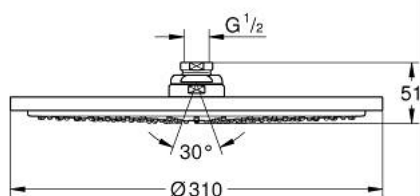

### PRODUCT DESCRIPTION

- Colour: chrome
- spray pattern: Rain
- maximum flow rate (at 3 bar): 8.5 l/min
- Ø 310 mm
- material: metal
- ball joint with turning angle  $20^\circ \pm 20^\circ$
- connection thread 1/2"
- GROHE EcoJoy - Less water, perfect flow
- GROHE DreamSpray - perfect spray pattern
- GROHE LongLife finish
- GROHE SpeedClean - effortless limescale removal
- suitable for instantaneous heater

27 478 000 **RAINSHOWER COSMOPOLITAN 310 HEAD SHOWER 1 SPRAY**

**SPARE PARTS**, 1月 2010 – now

1: Spare part set (Spare part-nr. 45933000)