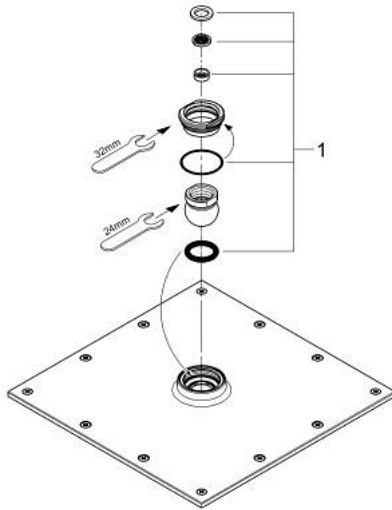

27 480 000 RAINSHOWER ALLURE 230 HEAD SHOWER 1 SPRAY

PRODUCT DESCRIPTION

- Colour: chrome
- spray pattern: Rain
- 230 x 230 mm
- material: metal
- ball joint with turning angle $\pm 15^\circ$
- connection thread 1/2"
- GROHE EcoJoy 9,5 l/min flow limiter
- GROHE DreamSpray - perfect spray pattern
- GROHE LongLife finish
- GROHE SpeedClean - effortless limescale removal
- suitable for instantaneous heater

27 480 000 **RAINSHOWER ALLURE 230 HEAD SHOWER 1 SPRAY**

SPARE PARTS, January 2010 – now

1: Inlet valve assembly (Spare part-nr. 45933000)