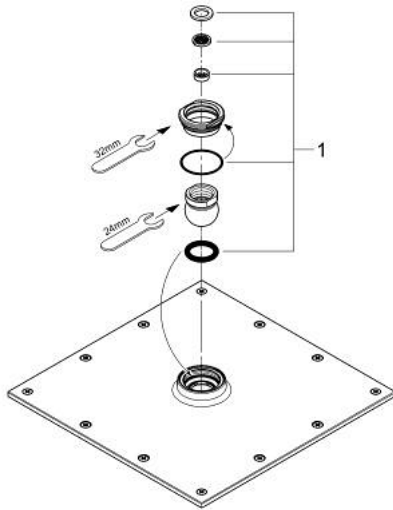

### **PRODUCT DESCRIPTION**

- Colour: chrome
- spray pattern: Rain
- 230 x 230 mm
- material: metal
- ball joint with turning angle  $\pm 15^\circ$
- connection thread 1/2"
- 9.5 l/min flow limiter
- GROHE DreamSpray - perfect spray pattern
- GROHE LongLife finish
- GROHE SpeedClean - effortless limescale removal
- suitable for instantaneous heater

27 480 000 **RAINSHOWER ALLURE 230 HEAD SHOWER 1 SPRAY**

**SPARE PARTS**, January 2010 – now

1: Inlet valve assembly (Spare part-nr. 45933000)