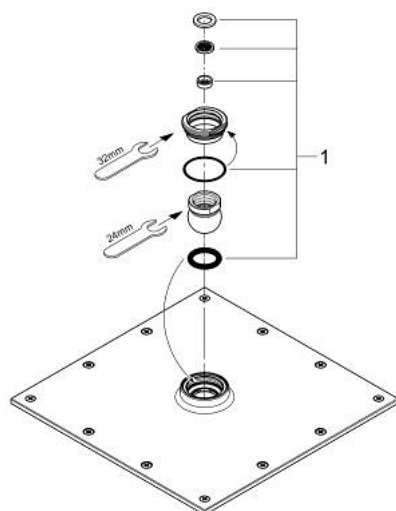

27 480 000 **RAINSHOWER ALLURE 230 HEAD SHOWER 1 SPRAY**

PRODUCT DESCRIPTION

- Colour: chrome
- spray pattern: Rain
- material: metal
- ball joint with turning angle $\pm 15^\circ$
- connection thread 1/2"
- GROHE EcoJoy 9.5 l/min flow limiter
- GROHE DreamSpray - perfect spray pattern
- GROHE LongLife finish
- GROHE SpeedClean - effortless limescale removal
- suitable for instantaneous heater

27 480 000 **RAINSHOWER ALLURE 230 HEAD SHOWER 1 SPRAY**

SPARE PARTS, 1月 2010 – now

1: Spare part set (Spare part-nr. 45933000)