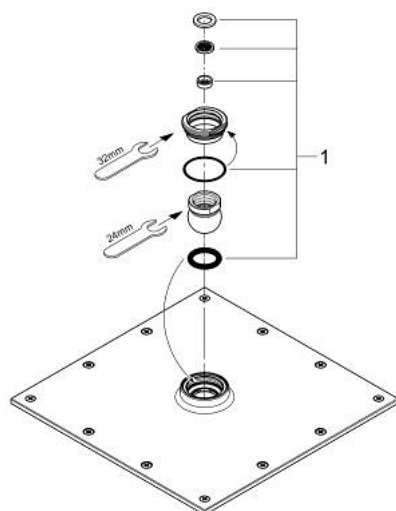

27 480 000 **RAINSHOWER ALLURE 230 HEAD SHOWER 1 SPRAY**

**PRODUCT DESCRIPTION**

- Colour: chrome
- spray pattern: Rain
- material: metal
- ball joint with turning angle  $\pm 15^\circ$
- connection thread 1/2"
- 9.5 l/min flow limiter
- GROHE DreamSpray - perfect spray pattern
- GROHE LongLife finish
- GROHE SpeedClean - effortless limescale removal
- suitable for instantaneous heater

27 480 000 **RAINSHOWER ALLURE 230 HEAD SHOWER 1 SPRAY**

**SPARE PARTS**, 1月 2010 – now

1: Spare part set (Spare part-nr. 45933000)