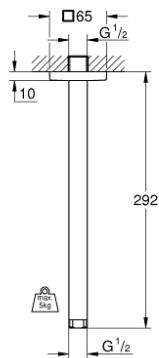

## 27 484 000 RAINSHOWER SHOWER ARM CEILING 292 MM

### PRODUCT DESCRIPTION

- Colour: chrome
- material: metal
- connection thread 1/2"
- with square escutcheon
- can be used for all Rainshower head showers
- GROHE LongLife finish

27 484 000 **RAINSHOWER SHOWER ARM CEILING 292 MM**

**SPARE PARTS**, March 2010 – now

1: Escutcheon (Spare part-nr. 48118000)