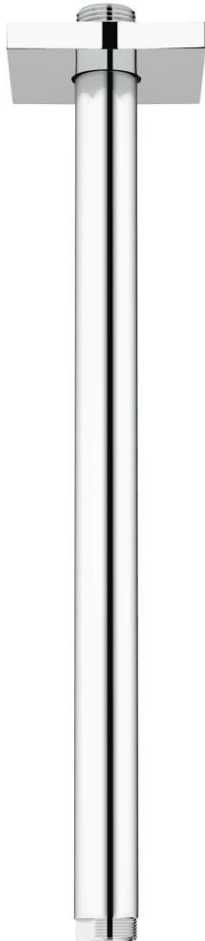

## 27 484 000 RAINSHOWER SHOWER ARM CEILING 292 MM

### PRODUCT DESCRIPTION

- Colour: chrome
- material: metal
- connection thread 1/2"
- with square escutcheon
- can be used for all Rainshower head showers
- GROHE LongLife finish

27 484 000 **RAINSHOWER SHOWER ARM CEILING 292 MM**

**SPARE PARTS**, March 2010 – now

1: Escutcheon (Spare part-nr. 48118000)