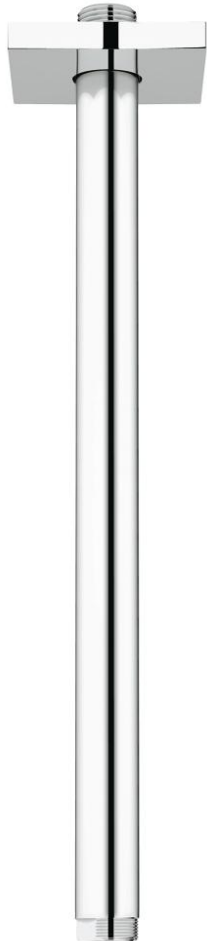

27 484 000 RAINSHOWER SHOWER ARM CEILING 292 MM

PRODUCT DESCRIPTION

- Colour: chrome
- material: metal
- connection thread 1/2"
- with square escutcheon
- suitable for all Rainshower head showers
- GROHE LongLife finish

27 484 000 **RAINSHOWER SHOWER ARM CEILING 292 MM**

SPARE PARTS, 3月 2010 – now

1: Escutcheon (Spare part-nr. 48118000)