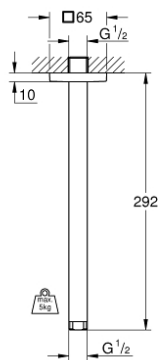

27 484 000 RAINSHOWER SHOWER ARM CEILING 292 MM

PRODUCT DESCRIPTION

- Colour: chrome
- material: metal
- connection thread 1/2"
- with square escutcheon
- suitable for all Rainshower head showers
- GROHE LongLife finish

27 484 000 **RAINSHOWER SHOWER ARM CEILING 292 MM**

SPARE PARTS, 3月 2010 – now

1: Escutcheon (Spare part-nr. 48118000)