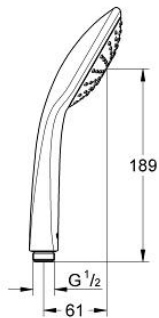

27 493 000 **EUPHORIA 110 MONO HAND SHOWER 1 SPRAY**

PRODUCT DESCRIPTION

- Colour: chrome
- 9.5 l/min flow limiter
- GROHE DreamSpray - perfect spray pattern
- GROHE LongLife finish
- GROHE SpeedClean - effortless limescale removal
- Inner WaterGuide - inner insulation for surface protection
- Universal Mounting System. Fitting all standard shower hoses
- suitable for instantaneous heater

Pure Freude
an Wasser

27 493 000 **EUPHORIA 110 MONO HAND SHOWER 1 SPRAY**

SPARE PARTS, March 2010 – now

1: Dirt strainer (Spare part-nr. 0700200M)