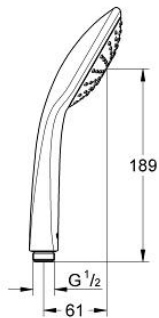

27 493 000 **EUPHORIA 110 MONO HAND SHOWER 1 SPRAY**

PRODUCT DESCRIPTION

- Colour: chrome
- GROHE EcoJoy 9.5 l/min flow limiter
- GROHE DreamSpray - perfect spray pattern
- GROHE LongLife finish
- GROHE SpeedClean - effortless limescale removal
- Inner WaterGuide - inner insulation for surface protection
- Universal Mounting System. Fitting all standard shower hoses
- suitable for instantaneous heater

Pure Freude
an Wasser

27 493 000 **EUPHORIA 110 MONO HAND SHOWER 1 SPRAY**

SPARE PARTS, March 2010 – now

1: Dirt strainer (Spare part-nr. 0700200M)