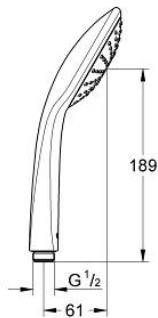

27 493 000 **EUPHORIA 110 MONO HAND SHOWER 1 SPRAY**

PRODUCT DESCRIPTION

- Colour: chrome
- 9.5 l/min flow limiter
- GROHE DreamSpray - perfect spray pattern
- GROHE LongLife finish
- GROHE SpeedClean - effortless limescale removal
- Inner WaterGuide - inner insulation for surface protection
- universal mounting system, fitting all standard shower hoses
- suitable for instantaneous heater

27 493 000 **EUPHORIA 110 MONO HAND SHOWER 1 SPRAY**

SPARE PARTS, 3月 2010 – now

1: Dirt strainer (Spare part-nr. 0700200M)