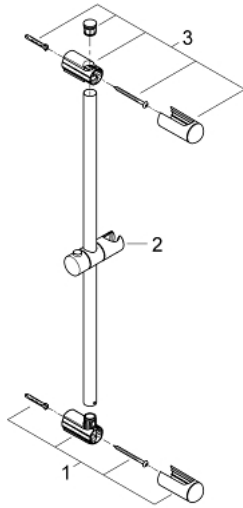

27 499 000 **EUPHORIA SHOWER RAIL, 600 MM**

PRODUCT DESCRIPTION

- Colour: chrome
- with wall holders, glide element and swivel holder
- Flexible Installation - 1 adjustable bracket for existing drill holes
- GROHE LongLife finish

27 499 000 **EUPHORIA SHOWER RAIL, 600 MM**

SPARE PARTS, March 2010 – now

- 1: Outlet shower holder (Spare part-nr. 48098000)
- 2: Sliding piece (Spare part-nr. 48099000)
- 3: Outlet shower holder (Spare part-nr. 48100000)