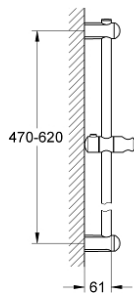

27 499 000 **EUPHORIA SHOWER RAIL, 600 MM**

PRODUCT DESCRIPTION

- Colour: chrome
- with wall holders, glide element and swivel holder
- Flexible Installation - 1 adjustable bracket for existing drill holes
- GROHE LongLife finish

27 499 000 **EUPHORIA SHOWER RAIL, 600 MM**

SPARE PARTS, March 2010 – now

- 1: Outlet shower holder (Spare part-nr. 48098000)
- 2: Sliding piece (Spare part-nr. 48099000)
- 3: Outlet shower holder (Spare part-nr. 48100000)