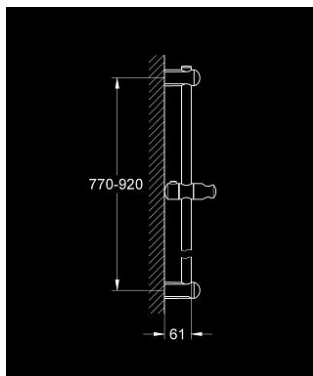

27 500 000 EUPHORIA SHOWER RAIL, 900 MM

PRODUCT DESCRIPTION

- Colour: chrome
- with wall holders, glide element and swivel holder
- Flexible Installation - 1 adjustable bracket for existing drill holes
- GROHE LongLife finish

27 500 000 EUPHORIA SHOWER RAIL, 900 MM

SPARE PARTS, March 2010 – now

- 1: Outlet shower holder (Spare part-nr. 48098000)
- 2: Sliding piece (Spare part-nr. 48099000)
- 3: Outlet shower holder (Spare part-nr. 48100000)