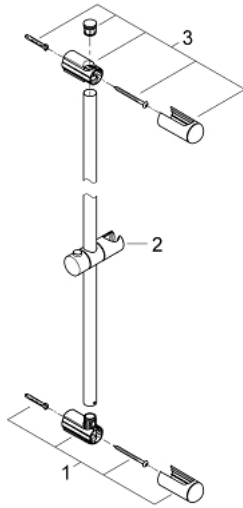

27 500 000 EUPHORIA SHOWER RAIL, 900 MM

PRODUCT DESCRIPTION

- Colour: chrome
- with wall holders, glide element and swivel holder
- Flexible Installation - 1 adjustable bracket for existing drill holes
- GROHE LongLife finish

27 500 000 EUPHORIA SHOWER RAIL, 900 MM

SPARE PARTS, March 2010 – now

- 1: Outlet shower holder (Spare part-nr. 48098000)
- 2: Sliding piece (Spare part-nr. 48099000)
- 3: Outlet shower holder (Spare part-nr. 48100000)