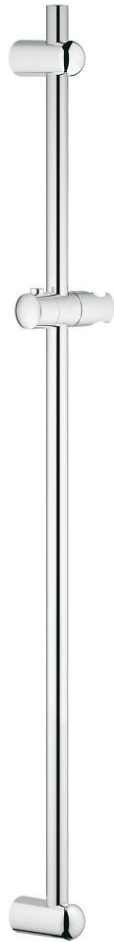

27 500 000 EUPHORIA SHOWER RAIL, 900 MM

PRODUCT DESCRIPTION

- Colour: chrome
- with wall holders, glide element and swivel holder
- Flexible Installation - 1 adjustable bracket for existing drill holes
- GROHE LongLife finish

27 500 000 EUPHORIA SHOWER RAIL, 900 MM

SPARE PARTS, March 2010 – now

- 1: Outlet shower holder (Spare part-nr. 48098000)
- 2: Sliding piece (Spare part-nr. 48099000)
- 3: Outlet shower holder (Spare part-nr. 48100000)