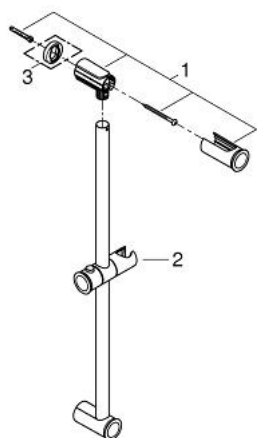

27 519 000 **TEMPESTA RUSTIC SHOWER RAIL, 600 MM**

PRODUCT DESCRIPTION

- Colour: chrome
- with wall brackets, glider and swivel holder
- GROHE LongLife finish

27 519 000 TEMPESTA RUSTIC SHOWER RAIL, 600 MM

SPARE PARTS, March 2010 – now

1: Outlet shower holder (Spare part-nr. 48092000)

2: Sliding piece (Spare part-nr. 48093000)

3: Compensation disc (Spare part-nr. 48051000)*

* Optional accessories