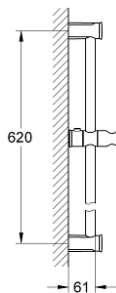

27 519 000 **TEMPESTA RUSTIC SHOWER RAIL, 600 MM**

PRODUCT DESCRIPTION

- Colour: chrome
- with wall brackets, glider and swivel holder
- GROHE LongLife finish

27 519 000 TEMPESTA RUSTIC SHOWER RAIL, 600 MM

SPARE PARTS, March 2010 – now

1: Outlet shower holder (Spare part-nr. 48092000)

2: Sliding piece (Spare part-nr. 48093000)

3: Compensation disc (Spare part-nr. 48051000)*

* Optional accessories