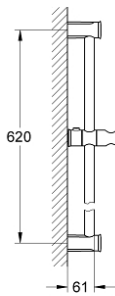

27 519 000 **TEMPESTA RUSTIC SHOWER RAIL 600 MM**

**PRODUCT DESCRIPTION**

- Colour: chrome
- with wall brackets, glider and swivel holder
- GROHE LongLife finish

## 27 519 000 TEMPESTA RUSTIC SHOWER RAIL 600 MM

### SPARE PARTS, 3月 2010 – now

- 1: Shower rail holder (Spare part-nr. 48092000)
- 2: Glide element (Spare part-nr. 48093000)
- 3: Compensation disc (Spare part-nr. 48051000)\*

\* Optional accessories