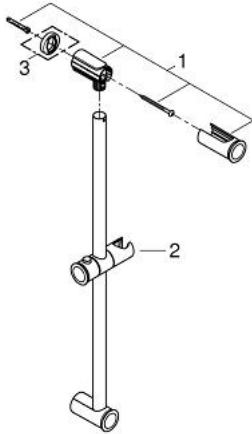

27 519 000 **TEMPESTA RUSTIC SHOWER RAIL 600 MM**

**PRODUCT DESCRIPTION**

- Colour: chrome
- with wall brackets, glider and swivel holder
- GROHE LongLife finish

## 27 519 000 TEMPESTA RUSTIC SHOWER RAIL 600 MM

### SPARE PARTS, 3月 2010 – now

- 1: Shower rail holder (Spare part-nr. 48092000)
- 2: Glide element (Spare part-nr. 48093000)
- 3: Compensation disc (Spare part-nr. 48051000)\*

\* Optional accessories