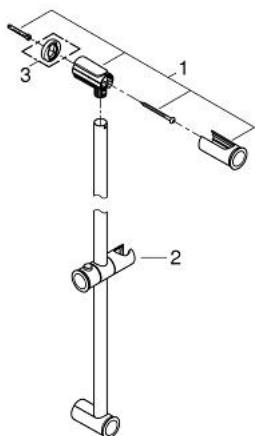

27 520 000 **SHOWER RAIL, 900 MM**

PRODUCT DESCRIPTION

- Colour: chrome
- with wall holders
- sliding piece and swivel holder
- GROHE LongLife finish

27 520 000 SHOWER RAIL, 900 MM

SPARE PARTS, March 2010 – now

1: Outlet shower holder (Spare part-nr. 48092000)

2: Sliding piece (Spare part-nr. 48093000)

3: Compensation disc (Spare part-nr. 48051000)*

* Optional accessories