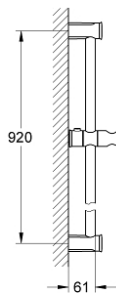

27 520 000 **SHOWER RAIL, 900 MM**

PRODUCT DESCRIPTION

- Colour: chrome
- with wall holders
- sliding piece and swivel holder
- GROHE LongLife finish

27 520 000 SHOWER RAIL, 900 MM

SPARE PARTS, March 2010 – now

1: Outlet shower holder (Spare part-nr. 48092000)

2: Sliding piece (Spare part-nr. 48093000)

3: Compensation disc (Spare part-nr. 48051000)*

* Optional accessories