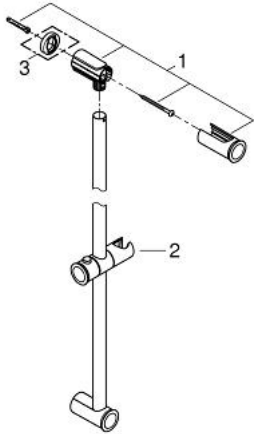

27 520 000 **SHOWER RAIL 900 MM**

PRODUCT DESCRIPTION

- Colour: chrome
- with wall holders
- glide element and swivel holder
- GROHE LongLife finish

27 520 000 **SHOWER RAIL 900 MM**

SPARE PARTS, 3月 2010 – now

- 1: Shower rail holder (Spare part-nr. 48092000)
- 2: Glide element (Spare part-nr. 48093000)
- 3: Compensation disc (Spare part-nr. 48051000)*

* Optional accessories