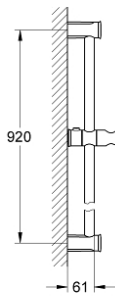

27 520 000 **SHOWER RAIL 900 MM**

PRODUCT DESCRIPTION

- Colour: chrome
- with wall holders
- glide element and swivel holder
- GROHE LongLife finish

27 520 000 **SHOWER RAIL 900 MM**

SPARE PARTS, 3月 2010 – now

- 1: Shower rail holder (Spare part-nr. 48092000)
- 2: Glide element (Spare part-nr. 48093000)
- 3: Compensation disc (Spare part-nr. 48051000)*

* Optional accessories