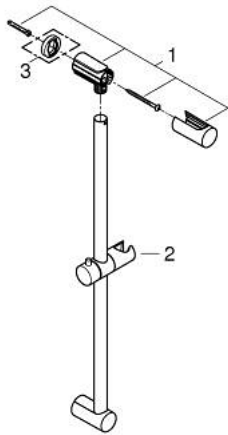

27 521 000 **TEMPESTA COSMOPOLITAN SHOWER RAIL, 600 MM**

PRODUCT DESCRIPTION

- Colour: chrome
- with wall brackets, glider and swivel holder
- GROHE LongLife finish

27 521 000 **TEMPESTA COSMOPOLITAN SHOWER RAIL, 600 MM**

SPARE PARTS, March 2010 – now

1: Outlet shower holder (Spare part-nr. 48095000)

2: Sliding piece (Spare part-nr. 12140000)