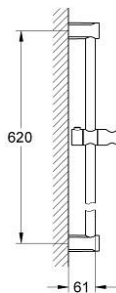

27 521 000 **TEMPESTA COSMOPOLITAN SHOWER RAIL, 600 MM**

PRODUCT DESCRIPTION

- Colour: chrome
- with wall brackets, glider and swivel holder
- GROHE LongLife finish

27 521 000 **TEMPESTA COSMOPOLITAN SHOWER RAIL, 600 MM**

SPARE PARTS, March 2010 – now

1: Outlet shower holder (Spare part-nr. 48095000)

2: Sliding piece (Spare part-nr. 12140000)