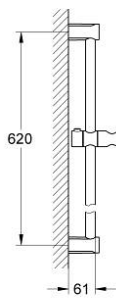

27 521 000 **TEMPESTA COSMOPOLITAN SHOWER RAIL 600 MM**

PRODUCT DESCRIPTION

- Colour: chrome
- with wall brackets, glider and swivel holder
- GROHE LongLife finish

27 521 000 **TEMPESTA COSMOPOLITAN SHOWER RAIL 600 MM**

SPARE PARTS, 3月 2010 – now

1: Shower rail holder (Spare part-nr. 48095000)

2: Glide element (Spare part-nr. 12140000)