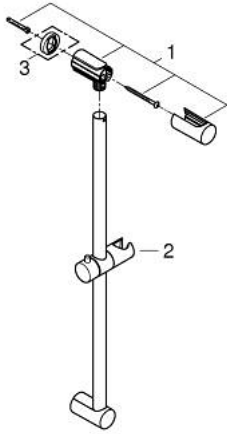

27 521 000 **TEMPESTA COSMOPOLITAN SHOWER RAIL 600 MM**

PRODUCT DESCRIPTION

- Colour: chrome
- with wall brackets, glider and swivel holder
- GROHE LongLife finish

27 521 000 **TEMPESTA COSMOPOLITAN SHOWER RAIL 600 MM**

SPARE PARTS, 3月 2010 – now

1: Shower rail holder (Spare part-nr. 48095000)

2: Glide element (Spare part-nr. 12140000)