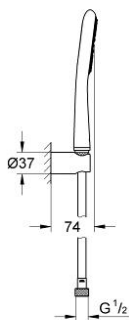

27 527 000 RAINSHOWER ICON 100 WALL HOLDER SET 1 SPRAY

PRODUCT DESCRIPTION

- Colour: chrome
- consists of:
 - hand shower Icon 100 (27 375 000)
 - wall shower holder (27 056)
 - shower hose 1250 mm 28 362
- Elbow adapter for the combination of handshowers with shower sets
- GROHE CoolTouch
- GROHE DreamSpray - perfect spray pattern
- GROHE LongLife finish
- GROHE SpeedClean - effortless limescale removal
- Inner WaterGuide - inner insulation for surface protection
- TwistStop - to prevent hose from twisting
- suitable for instantaneous heater

27 527 000 **RAINSHOWER ICON 100 WALL HOLDER SET 1 SPRAY**

SPARE PARTS, April 2010 – now

1: Dirt strainer (Spare part-nr. 0700200M)