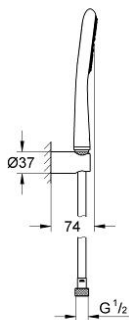

27 527 000 RAINSHOWER ICON 100 WALL HOLDER SET 1 SPRAY

PRODUCT DESCRIPTION

- Colour: chrome
- consisting of:
 - hand shower Icon 100 (27 375 000)
 - wall shower holder (27 056)
 - Silverflex shower hose 1250 mm 1/2" x 1/2" (28 362)
 - elbow adapter for the combination of hand showers with shower sets
 - GROHE CoolTouch
 - GROHE DreamSpray - perfect spray pattern
 - GROHE LongLife finish
 - GROHE SpeedClean - effortless limescale removal
 - Inner WaterGuide - inner insulation for surface protection
 - TwistStop - to prevent hose from twisting
 - suitable for instantaneous heater

27 527 000 **RAINSHOWER ICON 100 WALL HOLDER SET 1 SPRAY**

SPARE PARTS, 4月 2010 – now

1: Dirt strainer (Spare part-nr. 0700200M)