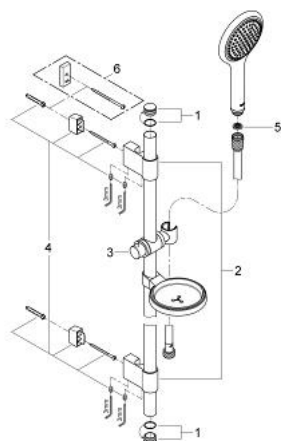

## 27 528 000 RAINSHOWER SOLO 100 SHOWER RAIL SET 1 SPRAY

### PRODUCT DESCRIPTION

- Colour: chrome
- consists of:
  - hand shower Solo 100 (27 338 000)
  - Elbow adapter for the combination of handshowers with shower sets
  - shower rail 600 mm 28 797
  - GROHE FastFixation Plus adjustable distance between brackets for adaption to existing drilling holes
  - shower hose Silverflex 1750 mm 1/2" x 1/2" (28 388)
  - TwistStop - to prevent hose from twisting
  - GROHE DreamSpray - perfect spray pattern
  - GROHE CoolTouch
  - GROHE LongLife finish
  - GROHE SpeedClean - effortless limescale removal
  - Inner WaterGuide - inner insulation for surface protection
  - suitable for instantaneous heater

### SPARE PARTS, April 2010 – now

- 1: Cap (Spare part-nr. 45922000)
- 2: Outlet shower holder (Spare part-nr. 0666700M)
- 3: Sliding piece (Spare part-nr. 06765000)
- 4: Fixing set (Spare part-nr. 45403000)
- 5: Dirt strainer (Spare part-nr. 0700200M)
- 6: Compensation disc (Spare part-nr. 45914XE0)\*