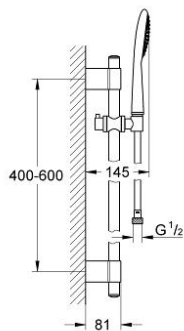

## 27 528 000 RAINSHOWER SOLO 100 SHOWER RAIL SET 1 SPRAY

### PRODUCT DESCRIPTION

- Colour: chrome
- consists of:
  - hand shower Solo 100 (27 338 000)
  - Elbow adapter for the combination of handshowers with shower sets
  - shower rail 600 mm 28 797
  - GROHE FastFixation Plus adjustable distance between brackets for adaption to existing drilling holes
  - shower hose Silverflex 1750 mm 1/2" x 1/2" (28 388)
  - TwistStop - to prevent hose from twisting
  - GROHE DreamSpray - perfect spray pattern
  - GROHE CoolTouch
  - GROHE LongLife finish
  - GROHE SpeedClean - effortless limescale removal
  - Inner WaterGuide - inner insulation for surface protection
  - suitable for instantaneous heater

### SPARE PARTS, April 2010 – now

- 1: Cap (Spare part-nr. 45922000)
- 2: Outlet shower holder (Spare part-nr. 0666700M)
- 3: Sliding piece (Spare part-nr. 06765000)
- 4: Fixing set (Spare part-nr. 45403000)
- 5: Dirt strainer (Spare part-nr. 0700200M)
- 6: Compensation disc (Spare part-nr. 45914XE0)\*