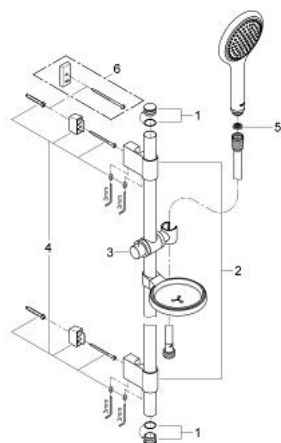

27 528 000 RAINSHOWER SOLO 100 SHOWER RAIL SET 1 SPRAY

PRODUCT DESCRIPTION

- Colour: chrome
- consisting of:
 - hand shower Solo 100 (27 338 000)
 - elbow adapter for the combination of hand showers with shower sets
 - shower rail, 600 mm (28 797)
 - GROHE FastFixation Plus adjustable distance between brackets for adaption to existing drilling holes
 - shower hose Silverflex 1750 mm 1/2" x 1/2" (28 388)
 - TwistStop - to prevent hose from twisting
 - GROHE DreamSpray - perfect spray pattern
 - GROHE CoolTouch
 - GROHE LongLife finish
 - GROHE SpeedClean - effortless limescale removal
 - Inner WaterGuide - inner insulation for surface protection
- suitable for instantaneous heater

27 528 000 RAINSHOWER SOLO 100 SHOWER RAIL SET 1 SPRAY

SPARE PARTS, 4月 2010 – now

- 1: Cover cap (Spare part-nr. 45922000)
- 2: Shower rail holder (Spare part-nr. 0666700M)
- 3: Glide element (Spare part-nr. 06765000)
- 4: Fixing set (Spare part-nr. 45403000)
- 5: Dirt strainer (Spare part-nr. 0700200M)
- 6: Compensation disc (Spare part-nr. 45914XE0)*