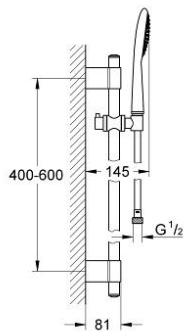

27 528 000 RAINSHOWER SOLO 100 SHOWER RAIL SET 1 SPRAY

PRODUCT DESCRIPTION

- Colour: chrome
- consisting of:
 - hand shower Solo 100 (27 338 000)
 - elbow adapter for the combination of hand showers with shower sets
 - shower rail, 600 mm (28 797)
 - GROHE FastFixation Plus adjustable distance between brackets for adaption to existing drilling holes
 - shower hose Silverflex 1750 mm 1/2" x 1/2" (28 388)
 - TwistStop - to prevent hose from twisting
 - GROHE DreamSpray - perfect spray pattern
 - GROHE CoolTouch
 - GROHE LongLife finish
 - GROHE SpeedClean - effortless limescale removal
 - Inner WaterGuide - inner insulation for surface protection
- suitable for instantaneous heater

27 528 000 RAINSHOWER SOLO 100 SHOWER RAIL SET 1 SPRAY

SPARE PARTS, 4月 2010 – now

- 1: Cover cap (Spare part-nr. 45922000)
- 2: Shower rail holder (Spare part-nr. 0666700M)
- 3: Glide element (Spare part-nr. 06765000)
- 4: Fixing set (Spare part-nr. 45403000)
- 5: Dirt strainer (Spare part-nr. 0700200M)
- 6: Compensation disc (Spare part-nr. 45914XE0)*