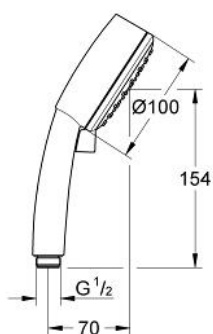

27 571 000 TEMPESTA COSMOPOLITAN 100 HAND SHOWER 2 SPRAYS

PRODUCT DESCRIPTION

- Colour: chrome
- spray patterns: Rain, GROHE Rain O²
- GROHE DreamSpray - perfect spray pattern
- GROHE CoolTouch
- GROHE LongLife finish
- GROHE SpeedClean - effortless limescale removal
- Inner WaterGuide - inner insulation for surface protection
- suitable for instantaneous heater
- Universal Mounting System. Fitting all standard shower hoses
- minimum pressure 1,0 bar

27 571 000 **TEMPESTA COSMOPOLITAN 100 HAND SHOWER 2 SPRAYS**

SPARE PARTS, May 2011 – now

1: Dirt strainer (Spare part-nr. 0700200M)