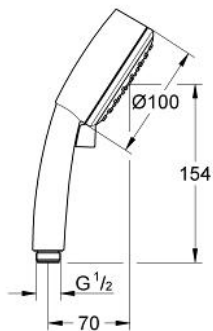

### PRODUCT DESCRIPTION

- Colour: chrome
- spray patterns: GROHE Rain O<sup>2</sup>, Rain
- GROHE DreamSpray - perfect spray pattern
- GROHE CoolTouch
- GROHE LongLife finish
- GROHE SpeedClean - effortless limescale removal
- Inner WaterGuide - inner insulation for surface protection
- suitable for instantaneous heater
- universal mounting system, fitting all standard shower hoses
- min. recommended pressure 1.0 bar

## 27 571 000 TEMPESTA COSMOPOLITAN 100 HAND SHOWER 2 SPRAYS

**SPARE PARTS**, 5月 2011 – now

1: Dirt strainer (Spare part-nr. 0700200M)