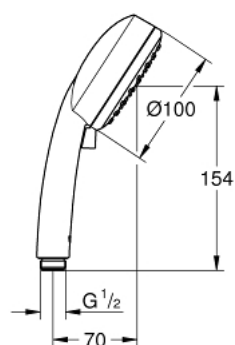

27 571 001 TEMPESTA COSMOPOLITAN 100 HAND SHOWER 2 SPRAYS

PRODUCT DESCRIPTION

- Colour: chrome
- Rain, Jet
- GROHE DreamSpray - perfect spray pattern
- GROHE LongLife finish
- GROHE SpeedClean - effortless limescale removal
- Inner WaterGuide - inner insulation for surface protection
- Universal Mounting System. Fitting all standard shower hoses
- suitable for instantaneous heater
- minimum pressure 1,0 bar

27 571 001 TEMPESTA COSMOPOLITAN 100 HAND SHOWER 2 SPRAYS

SPARE PARTS, December 2012 – now

1: Dirt strainer (Spare part-nr. 0700200M)