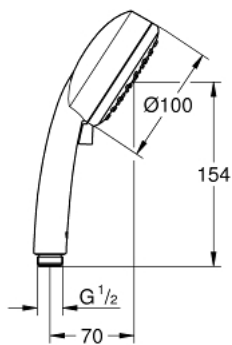

27 571 001 TEMPESTA COSMOPOLITAN 100 HAND SHOWER 2 SPRAYS

PRODUCT DESCRIPTION

- Colour: chrome
- 2 spray patterns: Rain, Jet
- GROHE DreamSpray - perfect spray pattern
- GROHE LongLife finish
- GROHE SpeedClean - effortless limescale removal
- Inner WaterGuide - inner insulation for surface protection
- universal mounting system, fitting all standard shower hoses
- suitable for instantaneous heater
- min. recommended pressure 1.0 bar

27 571 001 TEMPESTA COSMOPOLITAN 100 HAND SHOWER 2 SPRAYS

SPARE PARTS, 12月 2012 – now

1: Dirt strainer (Spare part-nr. 0700200M)