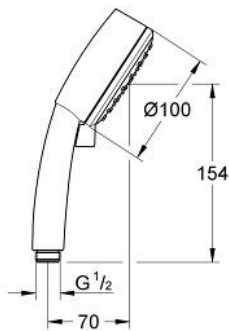

27 571 00E TEMPESTA COSMOPOLITAN 100 HAND SHOWER 2 SPRAYS

PRODUCT DESCRIPTION

- Colour: chrome
- spray patterns: Rain, GROHE Rain O²
- GROHE EcoJoy 5.7 l/min. flow limiter
- GROHE EcoJoy - less water, perfect flow
- GROHE DreamSpray - perfect spray pattern
- GROHE CoolTouch
- GROHE LongLife finish
- GROHE SpeedClean - effortless limescale removal
- Inner WaterGuide - inner insulation for surface protection
- suitable for instantaneous heater
- Universal Mounting System. Fitting all standard shower hoses
- minimum pressure 1,0 bar

27 571 00E TEMPESTA COSMOPOLITAN 100 HAND SHOWER 2 SPRAYS

SPARE PARTS, August 2010 – now

1: Dirt strainer (Spare part-nr. 0700200M)