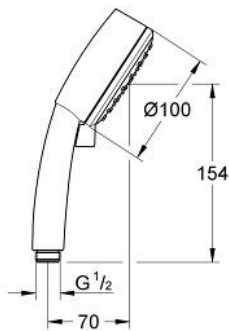

## 27 571 00E TEMPESTA COSMOPOLITAN 100 HAND SHOWER 2 SPRAYS

### PRODUCT DESCRIPTION

- Colour: chrome
- spray patterns: Rain, GROHE Rain O<sup>2</sup>
- 5.7 l/min flow limiter
- GROHE EcoJoy - less water, perfect flow
- GROHE DreamSpray - perfect spray pattern
- GROHE CoolTouch
- GROHE LongLife finish
- GROHE SpeedClean - effortless limescale removal
- Inner WaterGuide - inner insulation for surface protection
- suitable for instantaneous heater
- Universal Mounting System. Fitting all standard shower hoses
- minimum pressure 1,0 bar

## 27 571 00E TEMPESTA COSMOPOLITAN 100 HAND SHOWER 2 SPRAYS

**SPARE PARTS**, August 2010 – now

1: Dirt strainer (Spare part-nr. 0700200M)