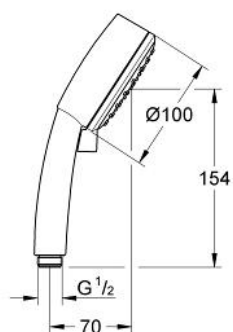

## 27 571 00E TEMPESTA COSMOPOLITAN 100 HAND SHOWER 2 SPRAYS

### PRODUCT DESCRIPTION

- Colour: chrome
- spray patterns: GROHE Rain O<sup>2</sup>, Rain
- 5.7 l/min flow limiter
- GROHE EcoJoy - Less water, perfect flow
- GROHE DreamSpray - perfect spray pattern
- GROHE CoolTouch
- GROHE LongLife finish
- GROHE SpeedClean - effortless limescale removal
- Inner WaterGuide - inner insulation for surface protection
- suitable for instantaneous heater
- universal mounting system, fitting all standard shower hoses
- min. recommended pressure 1.0 bar

## 27 571 00E TEMPESTA COSMOPOLITAN 100 HAND SHOWER 2 SPRAYS

**SPARE PARTS**, 8月 2010 – now

1: Dirt strainer (Spare part-nr. 0700200M)