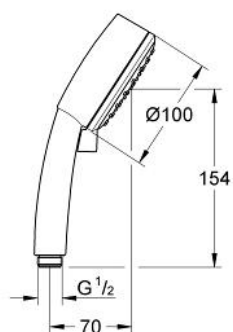

27 571 00E TEMPESTA COSMOPOLITAN 100 HAND SHOWER 2 SPRAYS

PRODUCT DESCRIPTION

- Colour: chrome
- spray patterns: GROHE Rain O², Rain
- GROHE EcoJoy 5.7 l/min. flow limiter
- GROHE EcoJoy - Less water, perfect flow
- GROHE DreamSpray - perfect spray pattern
- GROHE CoolTouch
- GROHE LongLife finish
- GROHE SpeedClean - effortless limescale removal
- Inner WaterGuide - inner insulation for surface protection
- suitable for instantaneous heater
- universal mounting system, fitting all standard shower hoses
- min. recommended pressure 1.0 bar

27 571 00E TEMPESTA COSMOPOLITAN 100 HAND SHOWER 2 SPRAYS

SPARE PARTS, 8月 2010 – now

1: Dirt strainer (Spare part-nr. 0700200M)