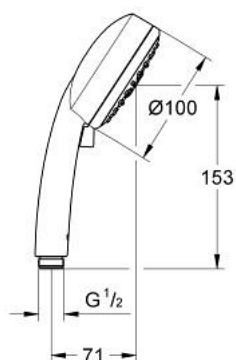

## 27 573 001 TEMPESTA COSMOPOLITAN 100 HAND SHOWER 4 SPRAYS

### PRODUCT DESCRIPTION

- Colour: chrome
- spray patterns: GROHE Rain O<sup>2</sup>, Rain, Massage, Jet
- GROHE DreamSpray - perfect spray pattern
- GROHE LongLife finish
- GROHE SpeedClean - effortless limescale removal
- Inner WaterGuide - inner insulation for surface protection
- Universal Mounting System. Fitting all standard shower hoses
- suitable for instantaneous heater
- minimum pressure 1,0 bar

## 27 573 001 TEMPESTA COSMOPOLITAN 100 HAND SHOWER 4 SPRAYS

**SPARE PARTS**, December 2012 – now

1: Dirt strainer (Spare part-nr. 0700200M)