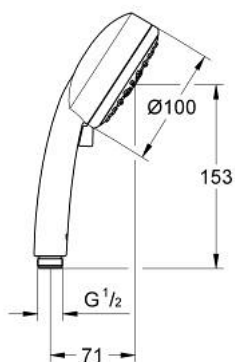

## 27 573 001 TEMPESTA COSMOPOLITAN 100 HAND SHOWER 4 SPRAYS

### PRODUCT DESCRIPTION

- Colour: chrome
- spray patterns: GROHE Rain O<sup>2</sup>, Rain, Massage, Jet
- GROHE DreamSpray - perfect spray pattern
- GROHE LongLife finish
- GROHE SpeedClean - effortless limescale removal
- Inner WaterGuide - inner insulation for surface protection
- universal mounting system, fitting all standard shower hoses
- suitable for instantaneous heater
- min. recommended pressure 1.0 bar

## 27 573 001 TEMPESTA COSMOPOLITAN 100 HAND SHOWER 4 SPRAYS

**SPARE PARTS**, 12月 2012 – now

1: Dirt strainer (Spare part-nr. 0700200M)