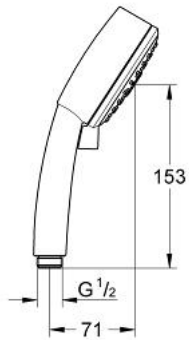

## 27 574 000 TEMPESTA COSMOPOLITAN 100 HAND SHOWER 3 SPRAYS

### PRODUCT DESCRIPTION

- Colour: chrome
- spray patterns: GROHE Rain O<sup>2</sup>, Rain, Massage
- 9.5 l/min. flow limiter
- GROHE EcoJoy - Less water, perfect flow
- GROHE DreamSpray - perfect spray pattern
- GROHE CoolTouch
- GROHE LongLife finish
- GROHE SpeedClean - effortless limescale removal
- Inner WaterGuide - inner insulation for surface protection
- suitable for instantaneous heater
- universal mounting system, fitting all standard shower hoses
- min. recommended pressure 1.0 bar