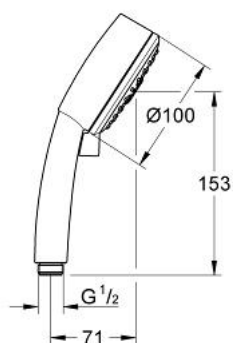

27 575 000 TEMPESTA COSMOPOLITAN 100 HAND SHOWER 4 SPRAYS

PRODUCT DESCRIPTION

- Colour: chrome
- spray patterns: GROHE Rain O², Rain, Massage, Jet
- 9,5 l/min. flow limiter
- GROHE EcoJoy - less water, perfect flow
- GROHE DreamSpray - perfect spray pattern
- GROHE CoolTouch
- GROHE LongLife finish
- GROHE SpeedClean - effortless limescale removal
- Inner WaterGuide - inner insulation for surface protection
- suitable for instantaneous heater
- Universal Mounting System. Fitting all standard shower hoses
- minimum pressure 1,0 bar

27 575 000 **TEMPESTA COSMOPOLITAN 100 HAND SHOWER 4 SPRAYS**

SPARE PARTS, August 2010 – now

1: Dirt strainer (Spare part-nr. 0700200M)