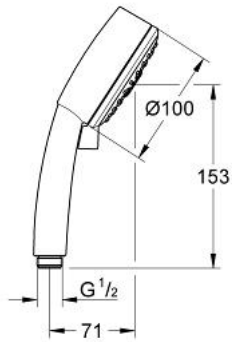

### PRODUCT DESCRIPTION

- Colour: chrome
- spray patterns: GROHE Rain O<sup>2</sup>, Rain, Massage, Jet
- 9.5 l/min. flow limiter
- GROHE EcoJoy - Less water, perfect flow
- GROHE DreamSpray - perfect spray pattern
- GROHE CoolTouch
- GROHE LongLife finish
- GROHE SpeedClean - effortless limescale removal
- Inner WaterGuide - inner insulation for surface protection
- suitable for instantaneous heater
- universal mounting system, fitting all standard shower hoses
- min. recommended pressure 1.0 bar

## 27 575 000 TEMPESTA COSMOPOLITAN 100 HAND SHOWER 4 SPRAYS

**SPARE PARTS**, 8月 2010 – now

1: Dirt strainer (Spare part-nr. 0700200M)