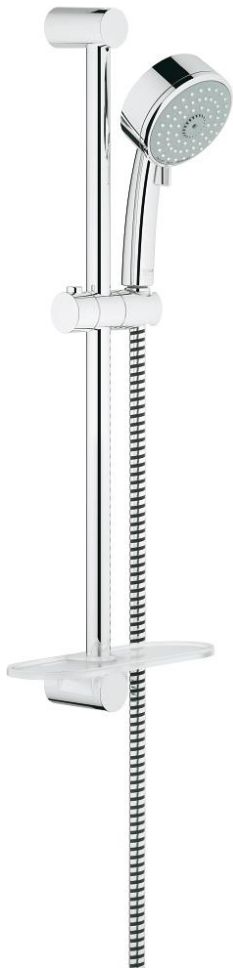

27 576 000 TEMPESTA COSMOPOLITAN 100 SHOWER RAIL SET 3 SPRAYS

PRODUCT DESCRIPTION

- Colour: chrome
- consisting of:
 - hand shower (27 574)
 - shower rail 600 mm
 - shower hose Relexaflex 1750 mm 1/2" x 1/2" (28 154)
 - 9.5 l/min. flow limiter
 - GROHE EasyReach tray (27 596)
 - GROHE DreamSpray - perfect spray pattern
 - GROHE EcoJoy - Less water, perfect flow
 - GROHE CoolTouch
 - GROHE LongLife finish
 - GROHE SpeedClean - effortless limescale removal
 - Inner WaterGuide - inner insulation for surface protection
- suitable for instantaneous heater
- min. recommended pressure 1.0 bar