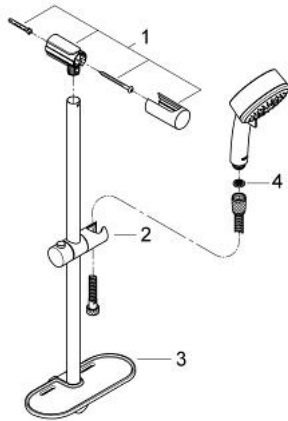

27 577 000 TEMPESTA COSMOPOLITAN 100 SHOWER RAIL SET 4 SPRAYS

PRODUCT DESCRIPTION

- Colour: chrome
- consists of:
 - hand shower (27 575)
 - shower rail, 600 mm (27 521)
 - Relaxaflex-hose 1750 mm 28 154
 - GROHE EasyReach tray (27 596)
 - 9,5 l/min. flow limiter
 - GROHE EcoJoy - less water, perfect flow
 - GROHE DreamSpray - perfect spray pattern
 - GROHE CoolTouch
 - GROHE LongLife finish
 - GROHE SpeedClean - effortless limescale removal
 - Inner WaterGuide - inner insulation for surface protection
- suitable for instantaneous heater
- minimum pressure 1,0 bar

27 577 000 TEMPESTA COSMOPOLITAN 100 SHOWER RAIL SET 4 SPRAYS

SPARE PARTS, August 2010 – now

- 1: Outlet shower holder (Spare part-nr. 48095000)
- 2: Sliding piece (Spare part-nr. 12140000)
- 3: GROHE EasyReach tray (Spare part-nr. 27596000)
- 4: Dirt strainer (Spare part-nr. 0700200M)