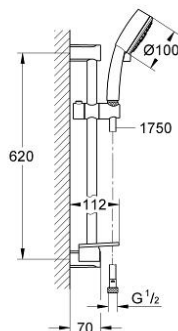

27 577 000 TEMPESTA COSMOPOLITAN 100 SHOWER RAIL SET 4 SPRAYS

PRODUCT DESCRIPTION

- Colour: chrome
- consists of:
 - hand shower (27 575)
 - shower rail, 600 mm (27 521)
 - Relaxaflex-hose 1750 mm 28 154
 - GROHE EasyReach tray (27 596)
 - 9,5 l/min. flow limiter
 - GROHE EcoJoy - less water, perfect flow
 - GROHE DreamSpray - perfect spray pattern
 - GROHE CoolTouch
 - GROHE LongLife finish
 - GROHE SpeedClean - effortless limescale removal
 - Inner WaterGuide - inner insulation for surface protection
- suitable for instantaneous heater
- minimum pressure 1,0 bar

27 577 000 TEMPESTA COSMOPOLITAN 100 SHOWER RAIL SET 4 SPRAYS

SPARE PARTS, August 2010 – now

- 1: Outlet shower holder (Spare part-nr. 48095000)
- 2: Sliding piece (Spare part-nr. 12140000)
- 3: GROHE EasyReach tray (Spare part-nr. 27596000)
- 4: Dirt strainer (Spare part-nr. 0700200M)