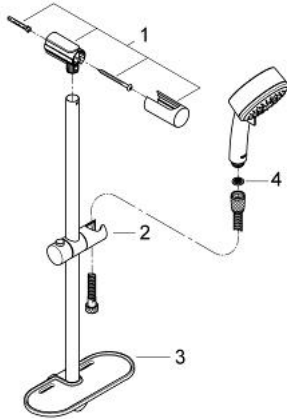

27 577 000 TEMPESTA COSMOPOLITAN 100 SHOWER RAIL SET 4 SPRAYS

PRODUCT DESCRIPTION

- Colour: chrome
- consisting of:
 - hand shower (27 575)
 - shower rail, 600 mm (27 521)
 - shower hose Relexaflex 1750 mm 1/2" x 1/2" (28 154)
 - GROHE EasyReach tray (27 596)
 - 9.5 l/min. flow limiter
 - GROHE EcoJoy - Less water, perfect flow
 - GROHE DreamSpray - perfect spray pattern
 - GROHE CoolTouch
 - GROHE LongLife finish
 - GROHE SpeedClean - effortless limescale removal
 - Inner WaterGuide - inner insulation for surface protection
- suitable for instantaneous heater
- min. recommended pressure 1.0 bar

27 577 000 TEMPESTA COSMOPOLITAN 100 SHOWER RAIL SET 4 SPRAYS

SPARE PARTS, 8月 2010 – now

- 1: Shower rail holder (Spare part-nr. 48095000)
- 2: Glide element (Spare part-nr. 12140000)
- 3: GROHE EasyReach tray (Spare part-nr. 27596000)
- 4: Dirt strainer (Spare part-nr. 0700200M)