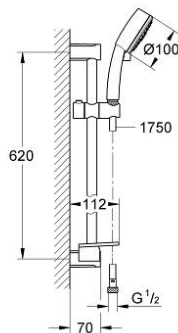

27 577 000 TEMPESTA COSMOPOLITAN 100 SHOWER RAIL SET 4 SPRAYS

PRODUCT DESCRIPTION

- Colour: chrome
- consisting of:
 - hand shower (27 575)
 - shower rail, 600 mm (27 521)
 - shower hose Relexaflex 1750 mm 1/2" x 1/2" (28 154)
 - GROHE EasyReach tray (27 596)
 - 9.5 l/min. flow limiter
 - GROHE EcoJoy - Less water, perfect flow
 - GROHE DreamSpray - perfect spray pattern
 - GROHE CoolTouch
 - GROHE LongLife finish
 - GROHE SpeedClean - effortless limescale removal
 - Inner WaterGuide - inner insulation for surface protection
- suitable for instantaneous heater
- min. recommended pressure 1.0 bar

27 577 000 TEMPESTA COSMOPOLITAN 100 SHOWER RAIL SET 4 SPRAYS

SPARE PARTS, 8月 2010 – now

- 1: Shower rail holder (Spare part-nr. 48095000)
- 2: Glide element (Spare part-nr. 12140000)
- 3: GROHE EasyReach tray (Spare part-nr. 27596000)
- 4: Dirt strainer (Spare part-nr. 0700200M)