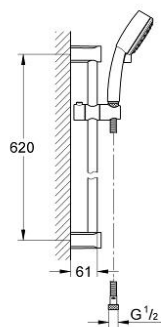

27 578 000 TEMPESTA COSMOPOLITAN 100 SHOWER RAIL SET 2 SPRAYS

PRODUCT DESCRIPTION

- Colour: chrome
- consists of:
 - hand shower (27 571)
 - shower rail, 600 mm (27 521)
 - Relaxaflex-hose 1750 mm 28 154
 - GROHE DreamSpray - perfect spray pattern
 - GROHE CoolTouch
 - GROHE LongLife finish
 - GROHE SpeedClean - effortless limescale removal
 - Inner WaterGuide - inner insulation for surface protection
- suitable for instantaneous heater
- minimum pressure 1,0 bar

27 578 000 TEMPESTA COSMOPOLITAN 100 SHOWER RAIL SET 2 SPRAYS

SPARE PARTS, May 2011 – now

1: Outlet shower holder (Spare part-nr. 48095000)

2: Sliding piece (Spare part-nr. 12140000)

3: Dirt strainer (Spare part-nr. 0700200M)

4: Compensation disc (Spare part-nr. 48051000)*

* Optional accessories