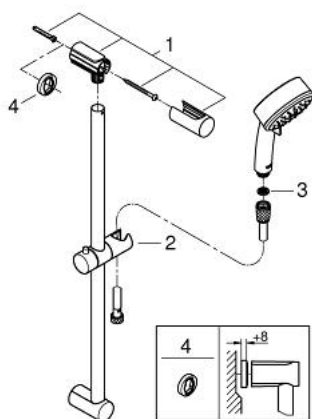

27 578 000 TEMPESTA COSMOPOLITAN 100 SHOWER RAIL SET 2 SPRAYS

PRODUCT DESCRIPTION

- Colour: chrome
- consists of:
 - hand shower (27 571)
 - shower rail, 600 mm (27 521)
 - Relaxaflex-hose 1750 mm 28 154
 - GROHE DreamSpray - perfect spray pattern
 - GROHE CoolTouch
 - GROHE LongLife finish
 - GROHE SpeedClean - effortless limescale removal
 - Inner WaterGuide - inner insulation for surface protection
- suitable for instantaneous heater
- minimum pressure 1,0 bar

27 578 000 TEMPESTA COSMOPOLITAN 100 SHOWER RAIL SET 2 SPRAYS

SPARE PARTS, May 2011 – now

1: Outlet shower holder (Spare part-nr. 48095000)

2: Sliding piece (Spare part-nr. 12140000)

3: Dirt strainer (Spare part-nr. 0700200M)