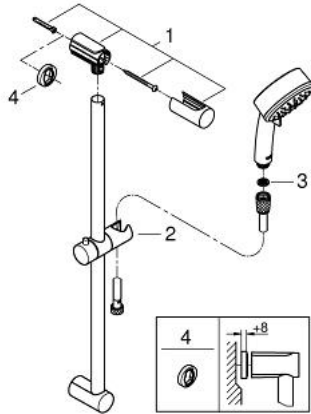

## 27 578 000 TEMPESTA COSMOPOLITAN 100 SHOWER RAIL SET 2 SPRAYS

### PRODUCT DESCRIPTION

- Colour: chrome
- consisting of:
  - hand shower (27 571)
  - shower rail, 600 mm (27 521)
  - shower hose Relexaflex 1750 mm 1/2" x 1/2" (28 154)
- GROHE DreamSpray - perfect spray pattern
- GROHE CoolTouch
- GROHE LongLife finish
- GROHE SpeedClean - effortless limescale removal
- Inner WaterGuide - inner insulation for surface protection
- suitable for instantaneous heater
- min. recommended pressure 1.0 bar

### SPARE PARTS, 5月 2011 – now

- 1: Shower rail holder (Spare part-nr. 48095000)
- 2: Glide element (Spare part-nr. 12140000)
- 3: Dirt strainer (Spare part-nr. 0700200M)
- 4: Compensation disc (Spare part-nr. 48051000)\*