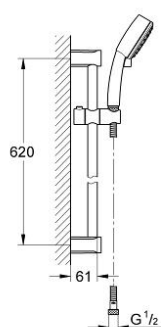

## 27 578 000 TEMPESTA COSMOPOLITAN 100 SHOWER RAIL SET 2 SPRAYS

### PRODUCT DESCRIPTION

- Colour: chrome
- consisting of:
  - hand shower (27 571)
  - shower rail, 600 mm (27 521)
  - shower hose Relexaflex 1750 mm 1/2" x 1/2" (28 154)
- GROHE DreamSpray - perfect spray pattern
- GROHE CoolTouch
- GROHE LongLife finish
- GROHE SpeedClean - effortless limescale removal
- Inner WaterGuide - inner insulation for surface protection
- suitable for instantaneous heater
- min. recommended pressure 1.0 bar

### SPARE PARTS, 5月 2011 – now

- 1: Shower rail holder (Spare part-nr. 48095000)
- 2: Glide element (Spare part-nr. 12140000)
- 3: Dirt strainer (Spare part-nr. 0700200M)
- 4: Compensation disc (Spare part-nr. 48051000)\*