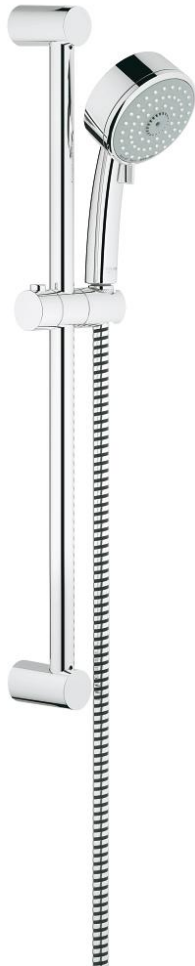

## 27 579 000 TEMPESTA COSMOPOLITAN 100 SHOWER RAIL SET 3 SPRAYS

### PRODUCT DESCRIPTION

- Colour: chrome
- consists of:
  - hand shower (27 574)
  - shower rail, 600 mm (27 521)
  - Relaxaflex-hose 1750 mm 28 154
  - 9,5 l/min. flow limiter
  - GROHE EcoJoy - less water, perfect flow
  - GROHE DreamSpray - perfect spray pattern
  - GROHE CoolTouch
  - GROHE LongLife finish
  - GROHE SpeedClean - effortless limescale removal
  - Inner WaterGuide - inner insulation for surface protection
  - suitable for instantaneous heater
  - minimum pressure 1,0 bar