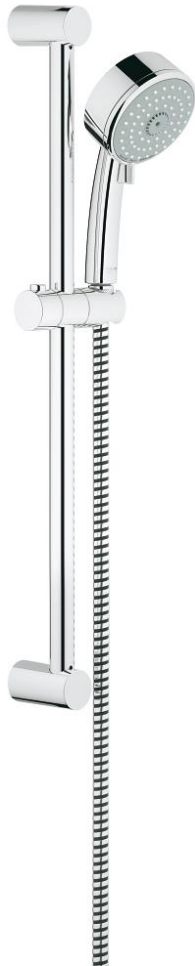

## 27 579 000 TEMPESTA COSMOPOLITAN 100 SHOWER RAIL SET 3 SPRAYS

### PRODUCT DESCRIPTION

- Colour: chrome
- consisting of:
  - hand shower (27 574)
  - shower rail, 600 mm (27 521)
  - shower hose Relexaflex 1750 mm 1/2" x 1/2" (28 154)
- 9.5 l/min. flow limiter
- GROHE EcoJoy - Less water, perfect flow
- GROHE DreamSpray - perfect spray pattern
- GROHE CoolTouch
- GROHE LongLife finish
- GROHE SpeedClean - effortless limescale removal
- Inner WaterGuide - inner insulation for surface protection
- suitable for instantaneous heater
- min. recommended pressure 1.0 bar