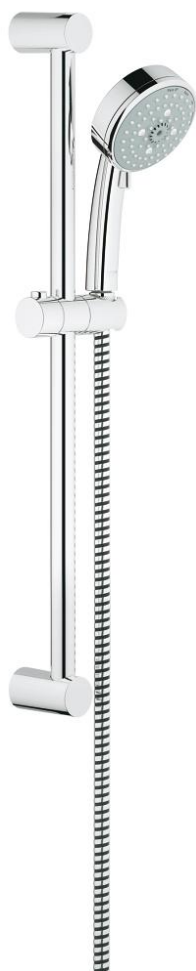

27 580 001 TEMPESTA COSMOPOLITAN 100 SHOWER RAIL SET 4 SPRAYS

PRODUCT DESCRIPTION

- Colour: chrome
- consists of:
 - hand shower (27 575 001)
 - shower rail, 600 mm (27 521)
 - Relaxaflex-hose 1750 mm 28 154
 - 9.5 l/min flow limiter
 - GROHE DreamSpray - perfect spray pattern
 - GROHE LongLife finish
 - GROHE SpeedClean - effortless limescale removal
 - Inner WaterGuide - inner insulation for surface protection
- suitable for instantaneous heater
- minimum pressure 1,0 bar