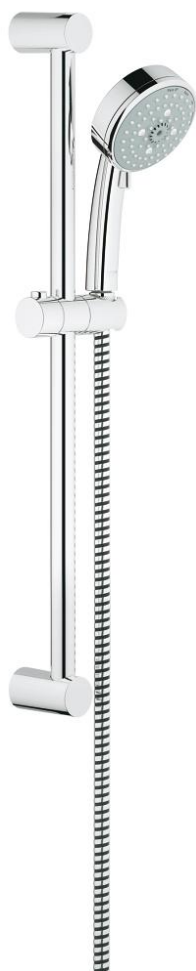

27 580 001 TEMPESTA COSMOPOLITAN 100 SHOWER RAIL SET 4 SPRAYS

PRODUCT DESCRIPTION

- Colour: chrome
- consists of:
 - hand shower (27 575 001)
 - shower rail, 600 mm (27 521)
 - Relaxaflex-hose 1750 mm 28 154
 - GROHE EcoJoy 9.5 l/min flow limiter
 - GROHE DreamSpray - perfect spray pattern
 - GROHE LongLife finish
 - GROHE SpeedClean - effortless limescale removal
 - Inner WaterGuide - inner insulation for surface protection
- suitable for instantaneous heater
- minimum pressure 1,0 bar