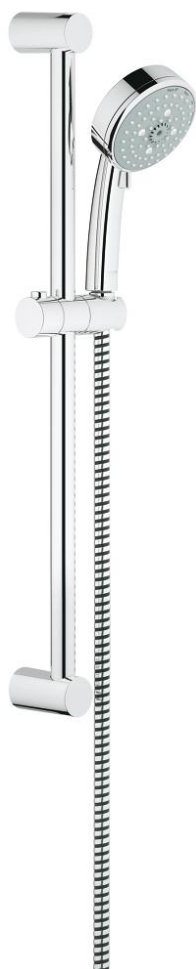

27 580 001 TEMPESTA COSMOPOLITAN 100 SHOWER RAIL SET 4 SPRAYS

PRODUCT DESCRIPTION

- Colour: chrome
- consisting of:
 - hand shower (27 575 001)
 - shower rail, 600 mm (27 521)
 - shower hose Relexaflex 1750 mm 1/2" x 1/2" (28 154)
 - 9.5 l/min flow limiter
 - GROHE DreamSpray - perfect spray pattern
 - GROHE LongLife finish
 - GROHE SpeedClean - effortless limescale removal
 - Inner WaterGuide - inner insulation for surface protection
 - suitable for instantaneous heater
 - min. recommended pressure 1.0 bar