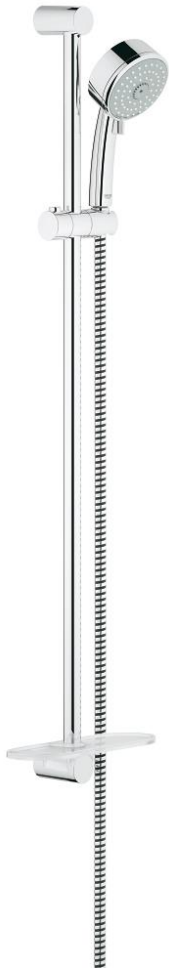

## 27 581 000 TEMPESTA COSMOPOLITAN 100 SHOWER RAIL SET 3 SPRAYS

### PRODUCT DESCRIPTION

- Colour: chrome
- consists of:
  - hand shower (27 574)
  - shower rail, 900 mm (27 522)
  - Relaxaflex-hose 1750 mm 28 154
  - GROHE EasyReach tray (27 596)
- 9,5 l/min. flow limiter
- GROHE EcoJoy - less water, perfect flow
- GROHE DreamSpray - perfect spray pattern
- GROHE CoolTouch
- GROHE LongLife finish
- GROHE SpeedClean - effortless limescale removal
- Inner WaterGuide - inner insulation for surface protection
- suitable for instantaneous heater
- minimum pressure 1,0 bar