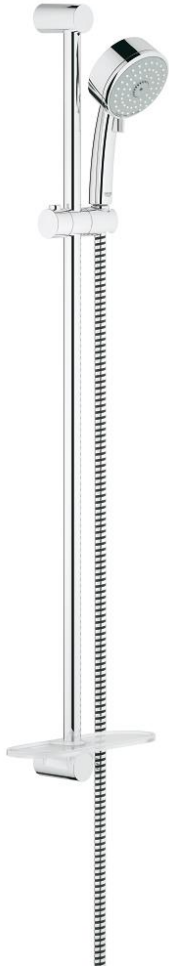

27 581 000 TEMPESTA COSMOPOLITAN 100 SHOWER RAIL SET 3 SPRAYS

PRODUCT DESCRIPTION

- Colour: chrome
- consisting of:
 - hand shower (27 574)
 - shower rail, 900 mm (27 522)
 - shower hose Relexaflex 1750 mm 1/2" x 1/2" (28 154)
 - GROHE EasyReach tray (27 596)
- 9.5 l/min. flow limiter
- GROHE EcoJoy - Less water, perfect flow
- GROHE DreamSpray - perfect spray pattern
- GROHE CoolTouch
- GROHE LongLife finish
- GROHE SpeedClean - effortless limescale removal
- Inner WaterGuide - inner insulation for surface protection
- suitable for instantaneous heater
- min. recommended pressure 1.0 bar