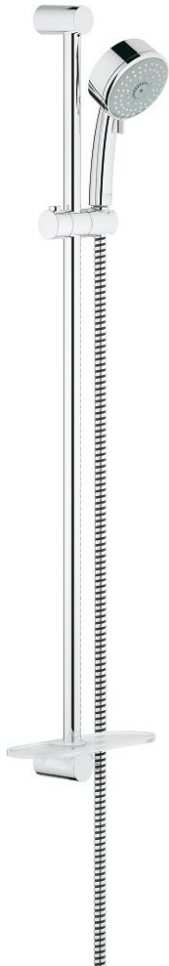

27 582 000 TEMPESTA COSMOPOLITAN 100 SHOWER RAIL SET 4 SPRAYS

PRODUCT DESCRIPTION

- Colour: chrome
- consists of:
 - hand shower (27 575)
 - shower rail, 900 mm (27 522)
 - Relaxaflex-hose 1750 mm 28 154
 - GROHE EasyReach tray (27 596)
- 9,5 l/min. flow limiter
- GROHE EcoJoy - less water, perfect flow
- GROHE DreamSpray - perfect spray pattern
- GROHE CoolTouch
- GROHE LongLife finish
- GROHE SpeedClean - effortless limescale removal
- Inner WaterGuide - inner insulation for surface protection
- suitable for instantaneous heater
- minimum pressure 1,0 bar