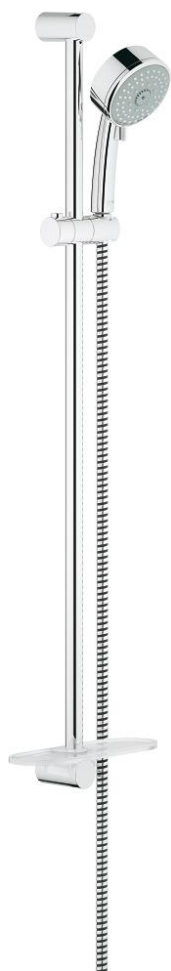

## 27 582 000 TEMPESTA COSMOPOLITAN 100 SHOWER RAIL SET 4 SPRAYS

### PRODUCT DESCRIPTION

- Colour: chrome
- consisting of:
  - hand shower (27 575)
  - shower rail, 900 mm (27 522)
  - shower hose Relexaflex 1750 mm 1/2" x 1/2" (28 154)
  - GROHE EasyReach tray (27 596)
  - 9.5 l/min. flow limiter
  - GROHE EcoJoy - Less water, perfect flow
  - GROHE DreamSpray - perfect spray pattern
  - GROHE CoolTouch
  - GROHE LongLife finish
  - GROHE SpeedClean - effortless limescale removal
  - Inner WaterGuide - inner insulation for surface protection
- suitable for instantaneous heater
- min. recommended pressure 1.0 bar