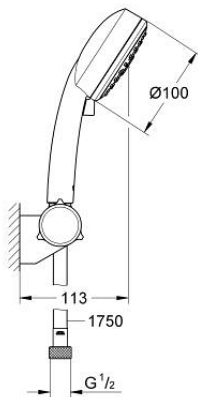

27 584 001 TEMPESTA COSMOPOLITAN 100 SHOWER SET 3 SPRAYS

PRODUCT DESCRIPTION

- Colour: chrome
- consists of:
 - hand shower Tempesta Cosmopolitan 100 (27 574)
 - wall shower holder adjustable (27 595)
 - Relaxaflex-hose 1750 mm 28 154
 - 9.5 l/min flow limiter
 - GROHE DreamSpray - perfect spray pattern
 - GROHE LongLife finish
 - GROHE SpeedClean - effortless limescale removal
 - Inner WaterGuide - inner insulation for surface protection
- suitable for instantaneous heater
- minimum pressure 1,0 bar

27 584 001 **TEMPESTA COSMOPOLITAN 100 SHOWER SET 3 SPRAYS**

SPARE PARTS, December 2012 – now

1: Dirt strainer (Spare part-nr. 0700200M)

2: Cap (Spare part-nr. 45652P00)