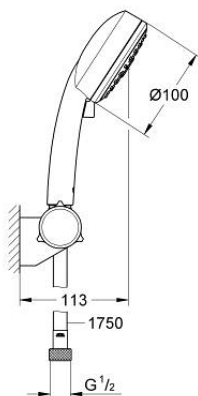

27 584 001 TEMPESTA COSMOPOLITAN 100 SHOWER SET 3 SPRAYS

PRODUCT DESCRIPTION

- Colour: chrome
- consisting of:
 - hand shower Tempesta Cosmopolitan 100 (27 574)
 - wall shower holder adjustable (27 595)
 - shower hose Relexaflex 1750 mm 1/2" x 1/2" (28 154)
- 9.5 l/min flow limiter
- GROHE DreamSpray - perfect spray pattern
- GROHE LongLife finish
- GROHE SpeedClean - effortless limescale removal
- Inner WaterGuide - inner insulation for surface protection
- suitable for instantaneous heater
- min. recommended pressure 1.0 bar

27 584 001 TEMPESTA COSMOPOLITAN 100 SHOWER SET 3 SPRAYS

SPARE PARTS, 12月 2012 – now

1: Dirt strainer (Spare part-nr. 0700200M)

2: Cover cap (Spare part-nr. 45652P00)