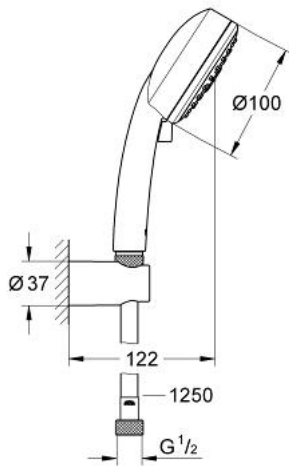

27 586 001 TEMPESTA COSMOPOLITAN 100 SHOWER SET 3 SPRAYS

PRODUCT DESCRIPTION

- Colour: chrome
- consists of:
 - hand shower Tempesta Cosmopolitan 100 (27 574)
 - wall shower holder non-adjustable (27 594)
 - Relaxaflex-hose 1250 mm 1/2" x 1/2" (28 150)
 - 9,5 l/min. flow limiter
 - GROHE EcoJoy - less water, perfect flow
 - GROHE DreamSpray - perfect spray pattern
 - GROHE LongLife finish
 - GROHE SpeedClean - effortless limescale removal
 - Inner WaterGuide - inner insulation for surface protection
- suitable for instantaneous heater
- minimum pressure 1,0 bar