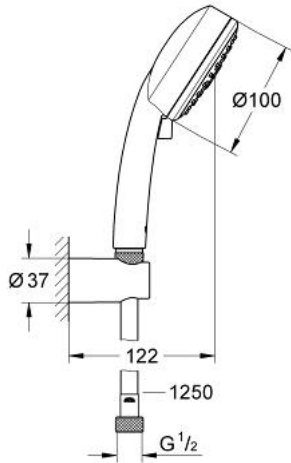

27 586 001 TEMPESTA COSMOPOLITAN 100 SHOWER SET 3 SPRAYS

PRODUCT DESCRIPTION

- Colour: chrome
- consisting of:
 - hand shower Tempesta Cosmopolitan 100 (27 574)
 - wall shower holder non-adjustable (27 594)
 - Relexaflex hose 1250 mm 1/2" x 1/2" (28 150)
 - 9.5 l/min. flow limiter
 - GROHE EcoJoy - Less water, perfect flow
 - GROHE DreamSpray - perfect spray pattern
 - GROHE LongLife finish
 - GROHE SpeedClean - effortless limescale removal
 - Inner WaterGuide - inner insulation for surface protection
- suitable for instantaneous heater
- min. recommended pressure 1.0 bar