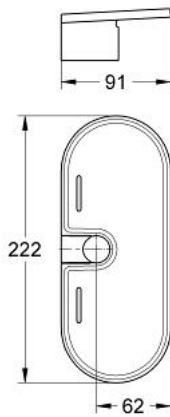

27 596 000 **GROHE EASYREACH TRAY**

PRODUCT DESCRIPTION

- Colour: plastic matt
- acrylic
- for Tempesta and Euphoria shower rails \varnothing 22 mm